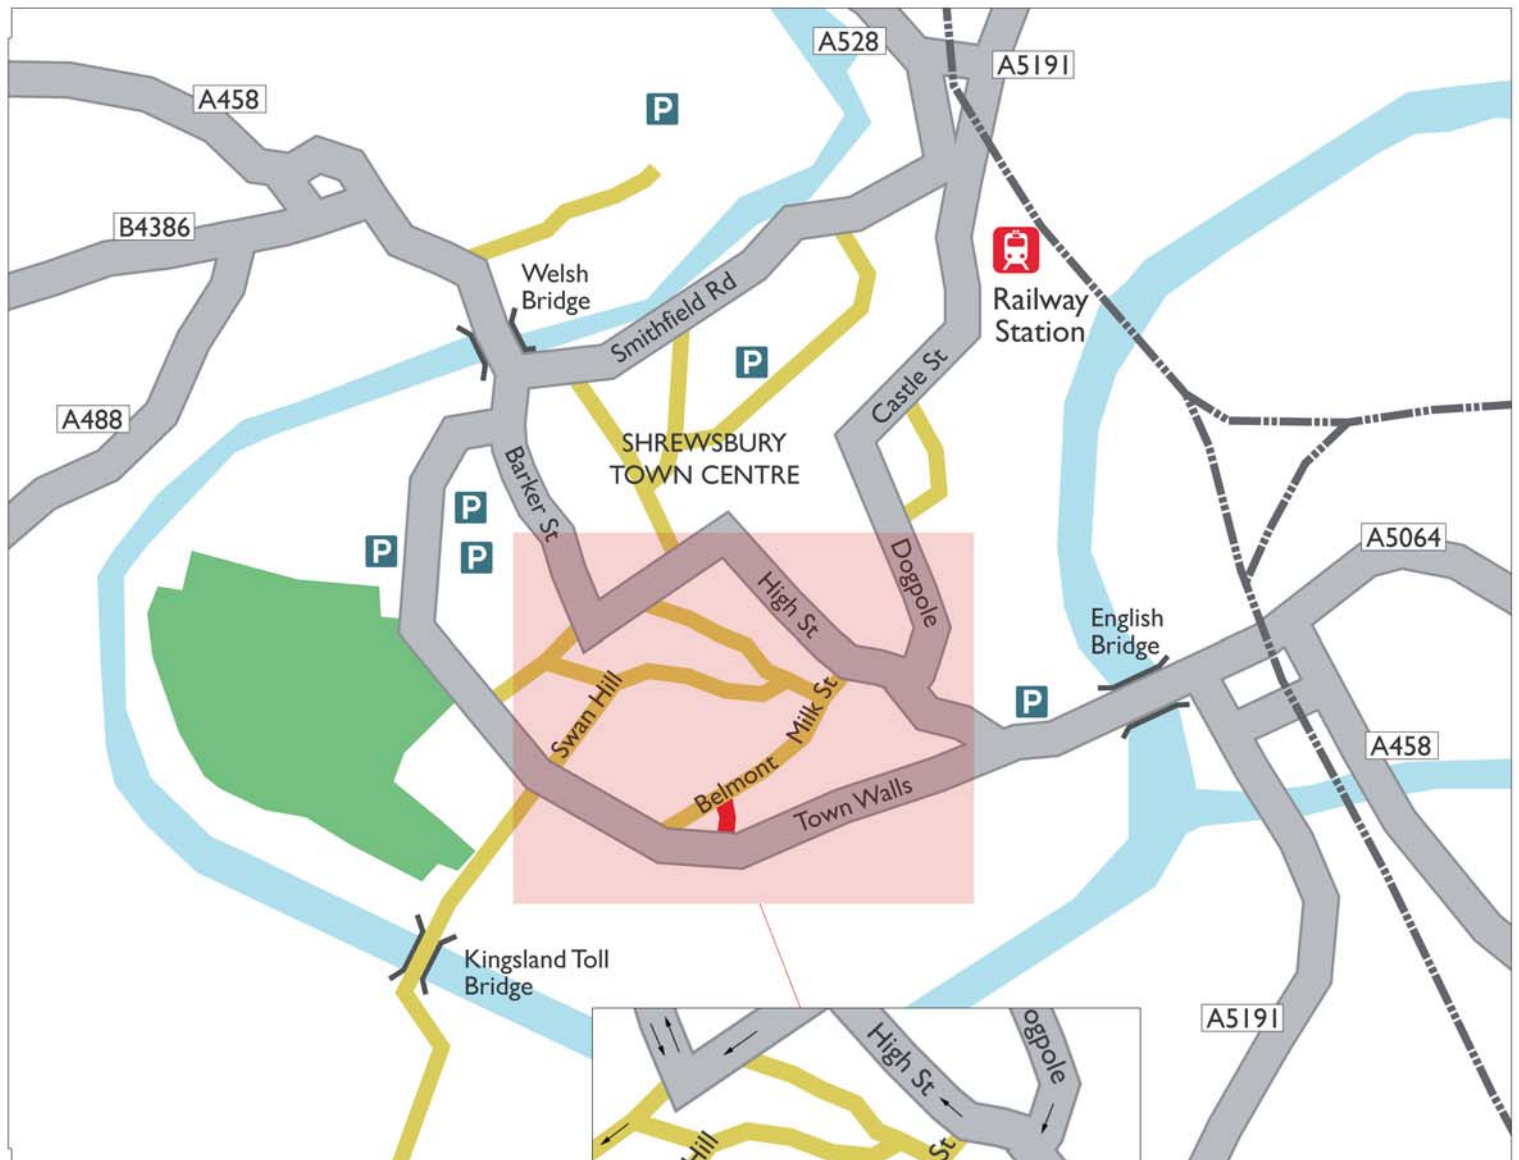

## Location Maps

Town Walls is on a one way system. Access via English Bridge or through the town centre, via Dogpole - turn acute right at the bottom of Wyle Cop. →

BLACKBOURN & BOND  
12 BELMONT  
SHREWSBURY  
SHROPSHIRE SY1 1TE